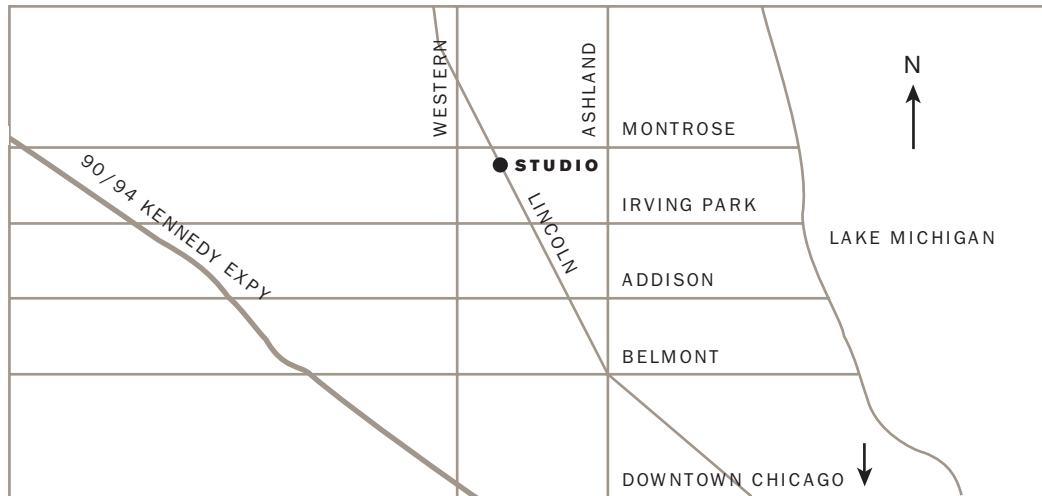

STEVEN E. GROSS & ASSOCIATES

4330 NORTH LINCOLN AVENUE, CHICAGO, ILLINOIS 60618

PHOTOGRAPHY

Studio Location Map

4330 North Lincoln Avenue, Chicago, IL 60618

773 509 9398

Directions to the Studio by Car

From Downtown via Lakeshore Drive

Take Lake Shore Drive North to the Montrose Avenue exit and go west. Continue on Montrose to Lincoln Avenue and turn left. The studio is on the west side of Lincoln Avenue, approximately 1/2 block from the intersection of Montrose and Lincoln.

From Downtown and South of Chicago via Interstate 90/94

Take 90/94 North to the Western Avenue exit. Go north on Western Avenue to Montrose Avenue and turn right. Take Montrose to Lincoln Avenue and turn right. The studio is on the west side of Lincoln Avenue approximately 1/2 block from the intersection of Montrose and Lincoln.

From Northern Chicago and the Northern Suburbs

Take Interstate 90/94 to the Irving Park Road exit. Turn left onto Irving Park Road and head east for several miles to the intersection of Damen Avenue, Lincoln Avenue and Irving Park Road. Turn left onto

Lincoln Avenue. Take Lincoln north until just before Montrose Avenue. The studio is located approximately 1/2 block before Montrose on the west side of the street.

Directions to the Studio by Public Transportation

Via the El

Take the brown line to the Montrose Avenue stop. You can then either take the Montrose Avenue bus to Lincoln Avenue or walk the 4 blocks west to Lincoln. Turn left on Lincoln Avenue. The studio is on the right side of the street, approximately 1/2 block from the Montrose/Lincoln intersection.

Via the Bus

The Lincoln Avenue Bus #11 can be picked up anywhere along Lincoln Avenue. Take the bus to the Montrose Avenue intersection. The studio is on the west side of Lincoln Avenue, approximately 1/2 block south from the Montrose/Lincoln intersection.